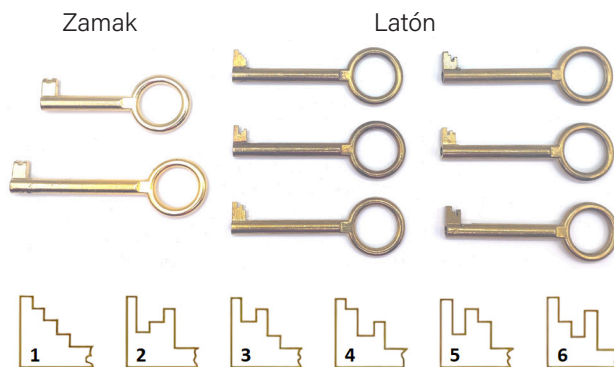

LLAVE "PONS"

Ref	MEDIDA	MATERIAL	
HE A35/ZAM	35	Zamak	25
HE A42/ZAM	42	Zamak	25
HE A42OR/1	42	Latón	10
HE A42OR/2	42	Latón	10
HE A42OR/3	42	Latón	10
HE A42OR/4	42	Latón	10
HE A42OR/5	42	Latón	10
HE A42OR/6	42	Latón	10