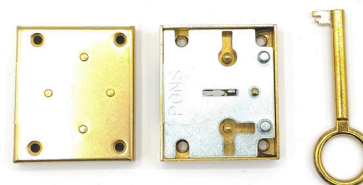

CERRADURA SOBREPONER ARMARIO

Ref	MEDIDA "A"	LLAVE	ACABADO	
HE 207/20	20	Latón	Latonado	12
HE 207/25	25	Latón	Latonado	12
HE 207/30	30	Latón	Latonado	12

Cerradura armario