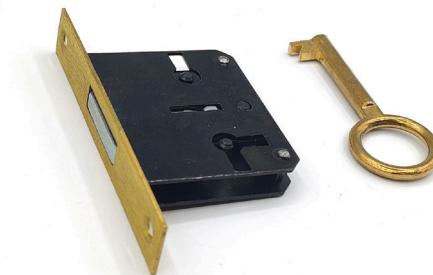

CERRADURA EMBUTIR

Ref	MEDIDA "A"	FRENTE	LLAVE	
HE 205/10	10	Latón	Latón	12
HE 205/15	15	Latón	Latón	12
HE 205/20	20	Latón	Latón	12
HE 205/25	25	Latón	Latón	12
HE 205/30	30	Latón	Latón	12
HE 205/35	35	Latón	Latón	12
HE 205/40	40	Latón	Latón	12
HE 205/50	50	Latón	Latón	12